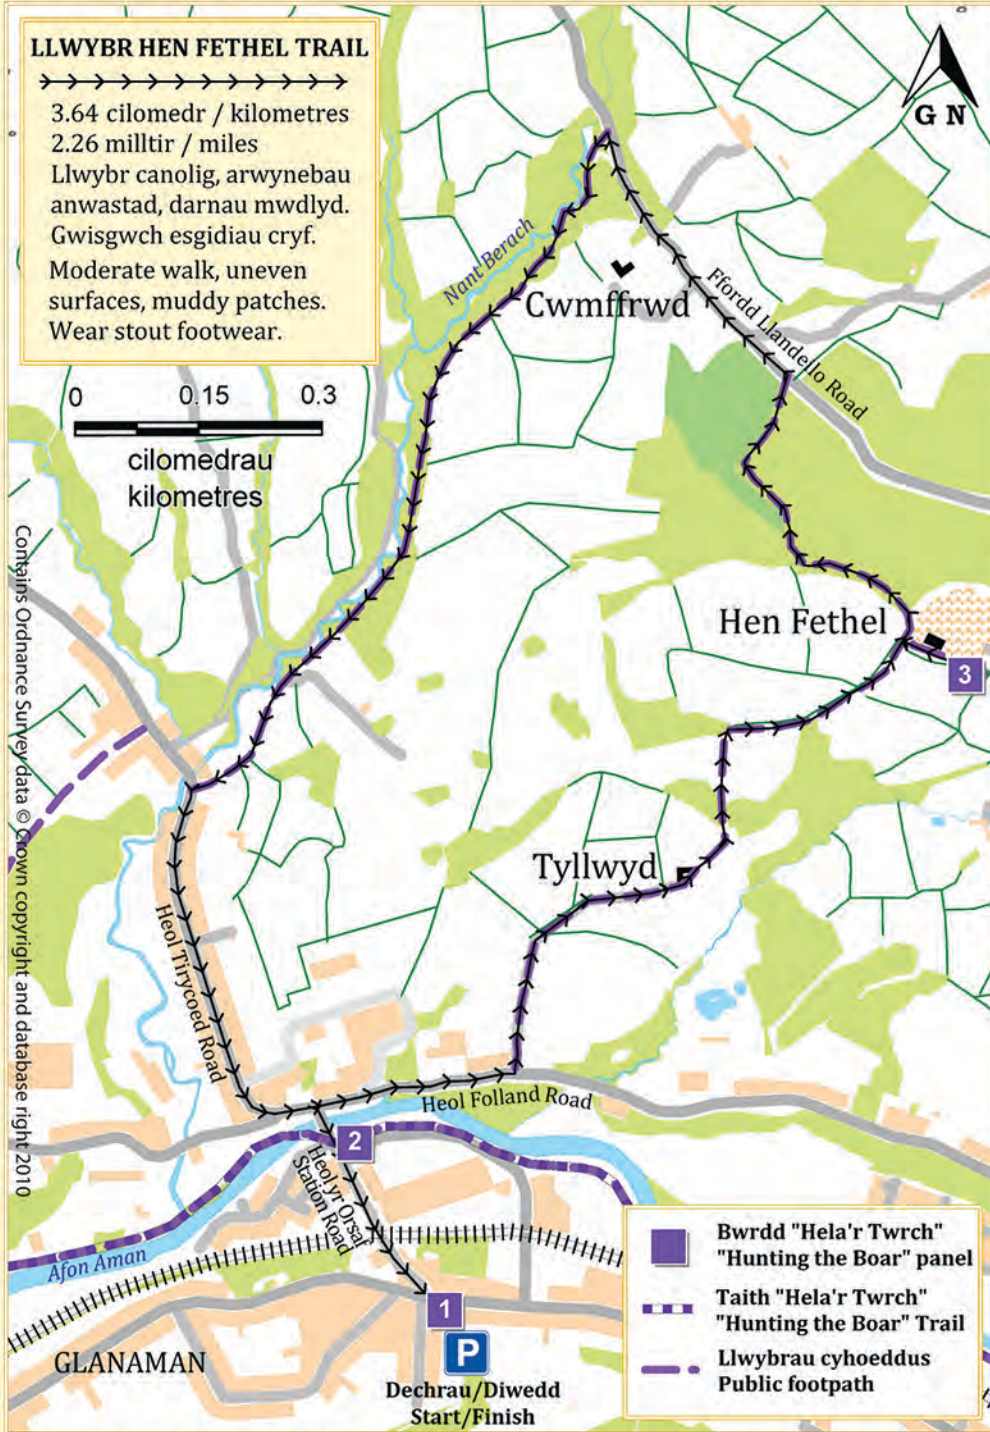

LLWYBR HEN FETHEL TRAIL

3.64 cilomedr / kilometres

2.26 milltir / miles

Llwybr canolig, arwynebau anwastad, darnau mwdlyd.

Gwisgwch esgidiau cryf.

Moderate walk, uneven surfaces, muddy patches.

Wear stout footwear.

0 0.15 0.3

cilomedrau
kilometres

Contains Ordnance Survey data © Crown copyright and database right 2010

Llwybr Hen Fethel

The Hen Fethel Trail

LLWYBRAU CERDDED YN NYFFRYN HUDOLUS YR AMAN
WALKING TRAILS IN THE MAGICAL AMMAN VALLEY

Hela'r Twrch
Hunting the Boar